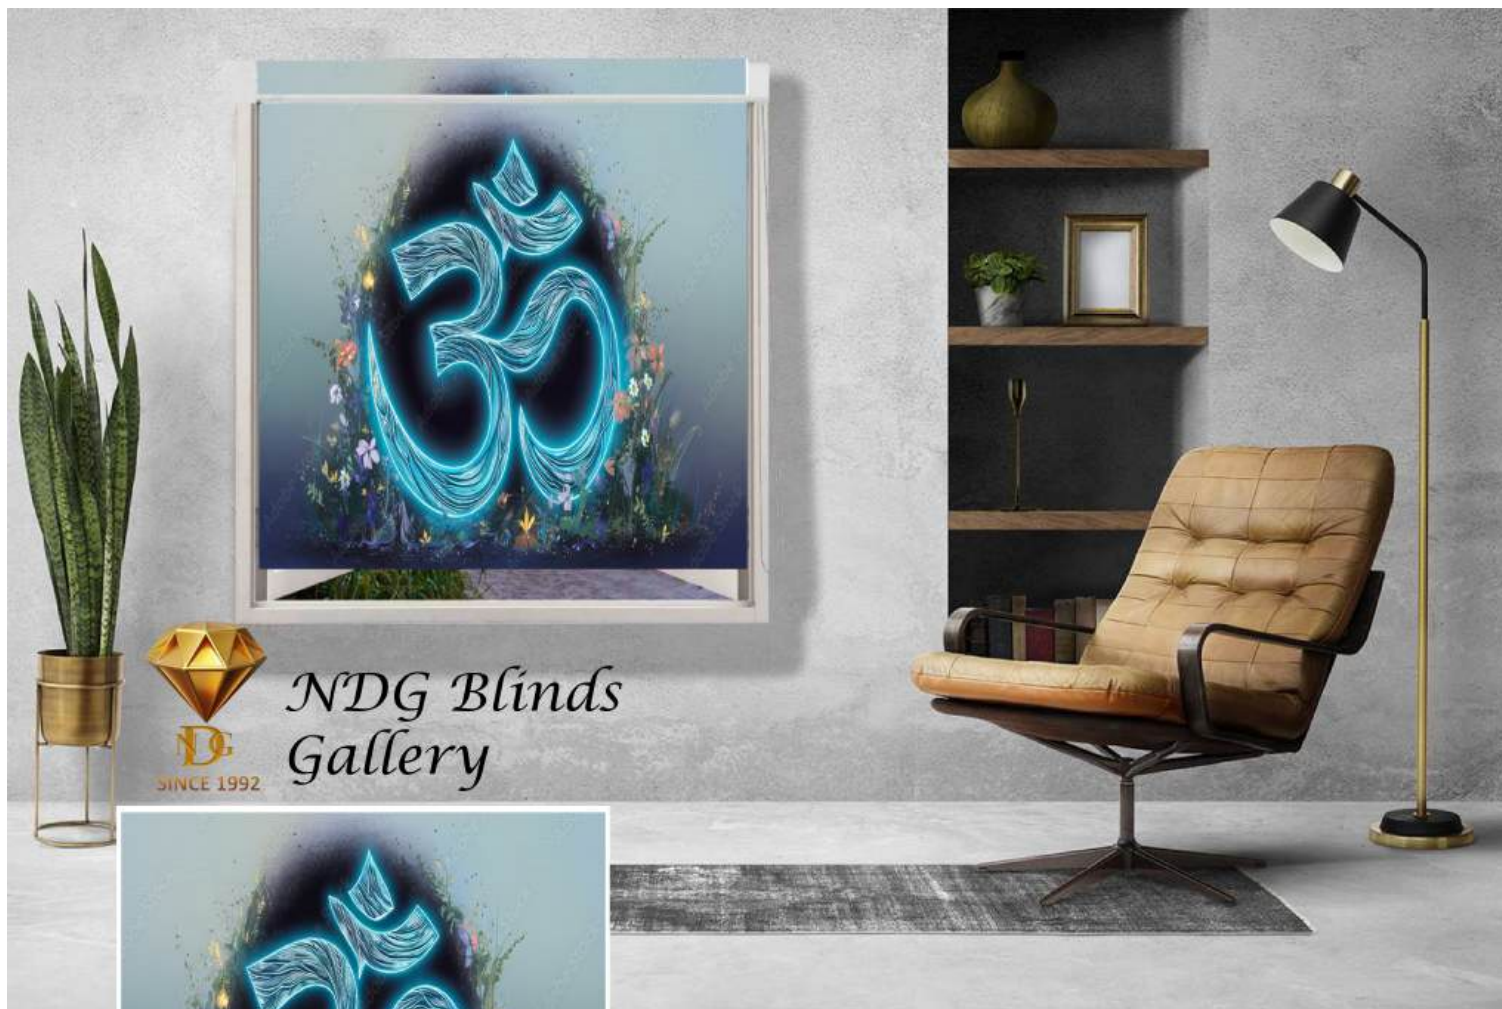

*NDG Blinds
Gallery*

OM-17

Note:

- Designs are customizable as per your wall dimensions.
- Colour can be manipulated in respect to your interior to get the perfect look.
- Original print may slightly differ from the preview above.

NDG Blinds Gallery

OM-18

Note:

- Designs are customizable as per your wall dimensions.
- Colour can be manipulated in respect to your interior to get the perfect look.
- Original print may slightly differ from the preview above.